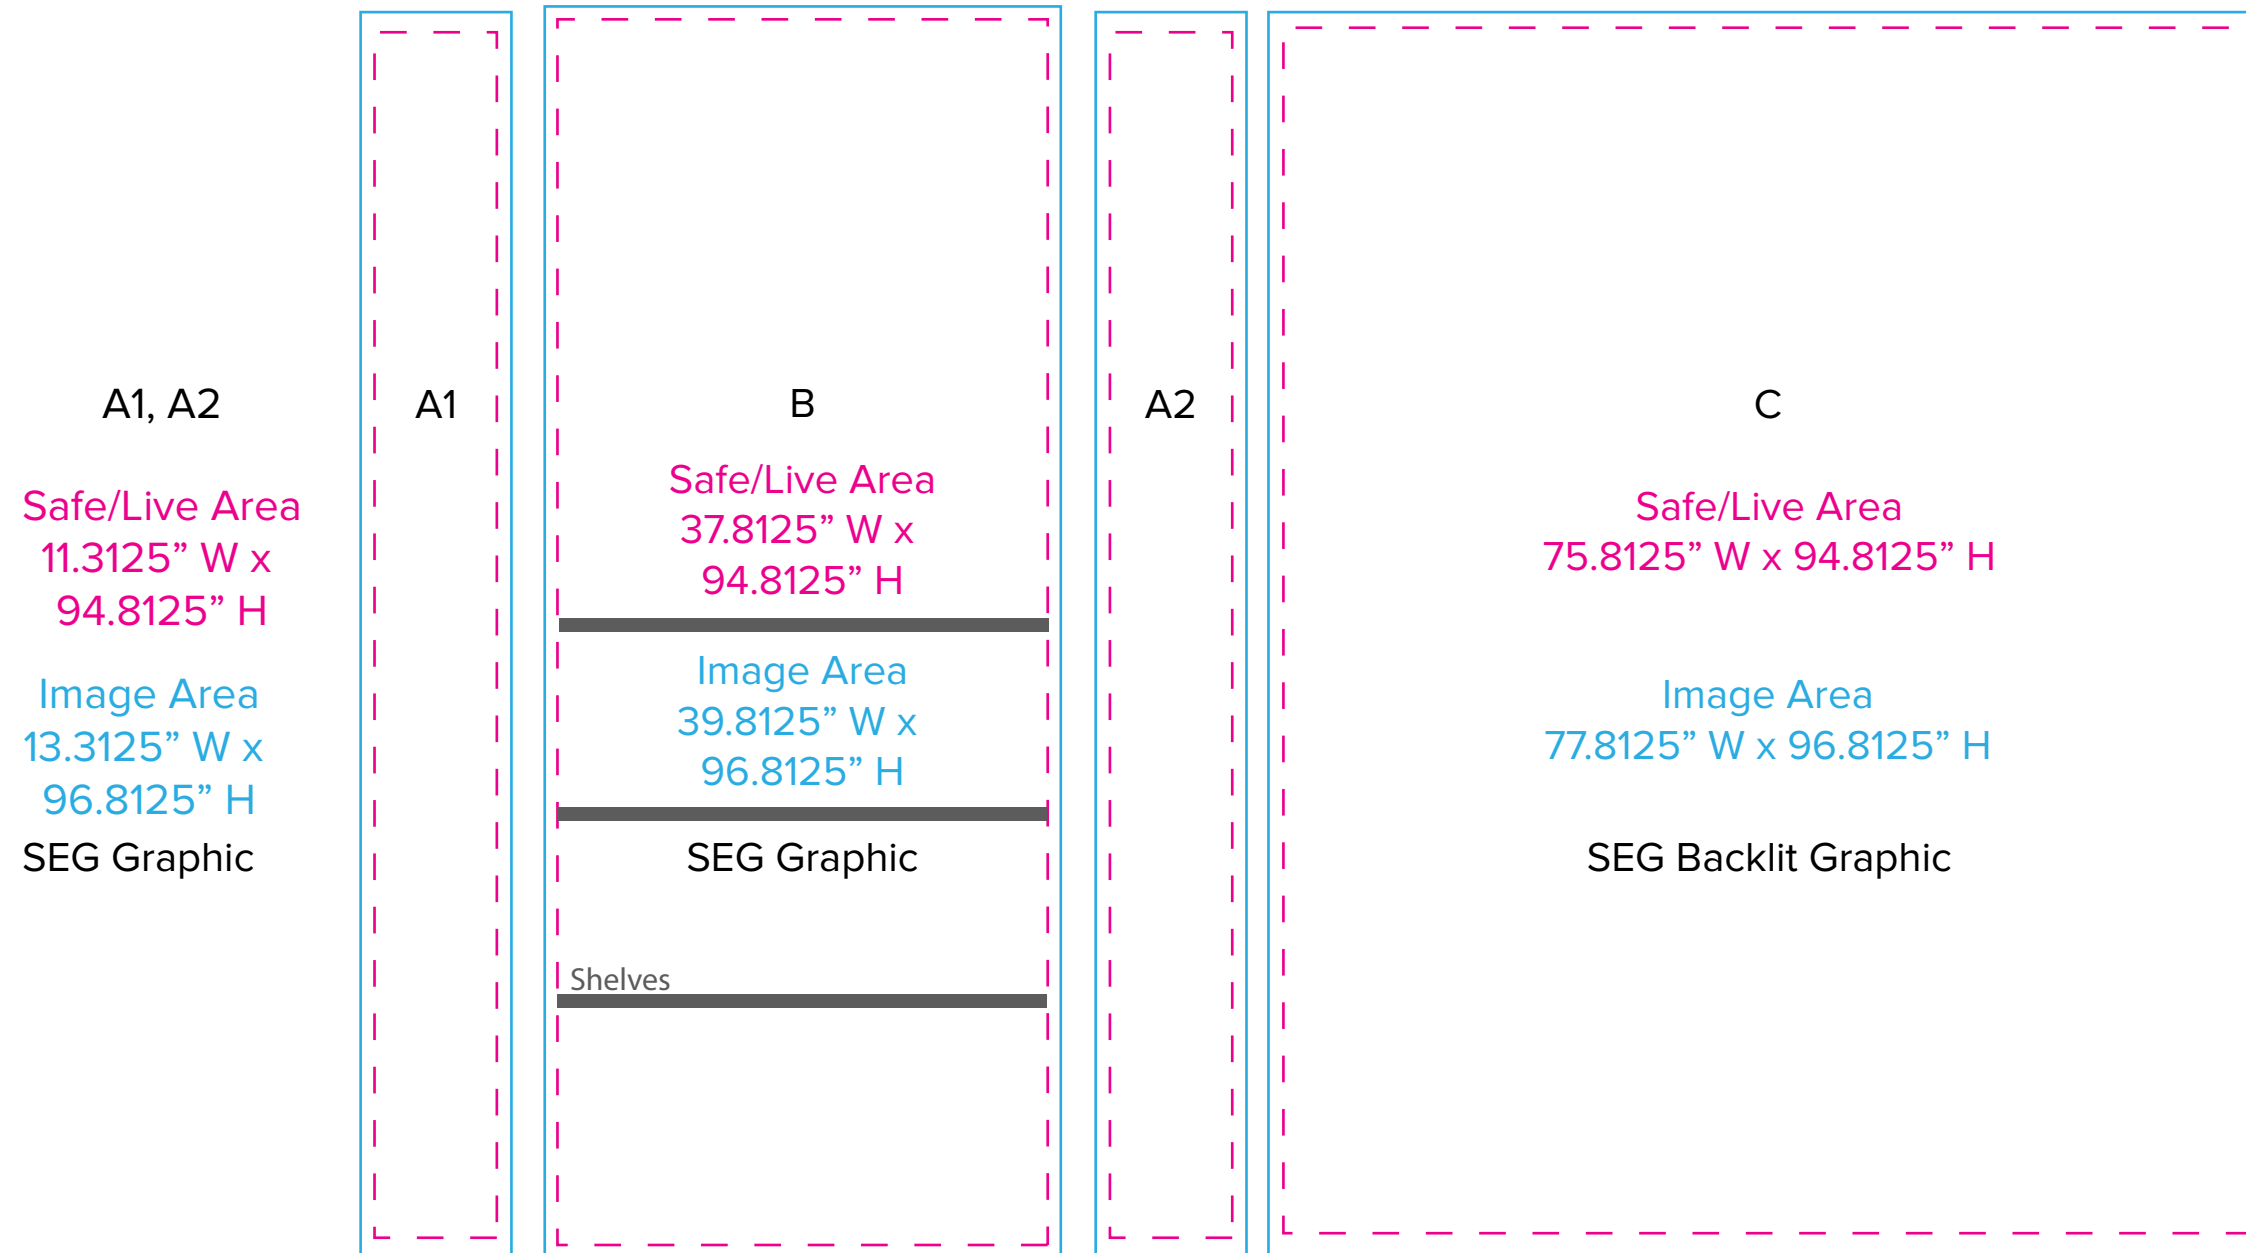

Graphics Template 10 x 10 Layout

NOTE: All Raster Art (jpg, tiff,psd, png, etc.) must be at least 100 dpi at print size.

Graphics Template
Backlit Counter

NOTE: All Raster Art (jpg, tiff,psd, png, etc.) must be at least 100 dpi at print size.